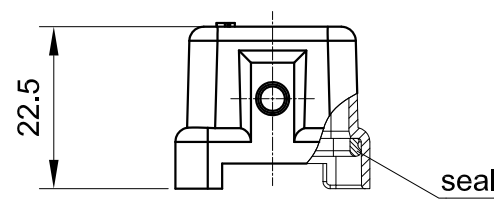

B

B

C

C

D

D

for housings with female insert

 InKonn (Suzhou) Electric Technology Co.,Ltd.	 All Dimensions in mm Original Size DIN A4	Date 2019-11-1	Drawing No. TC9153679	Rev. A00	Scale 1:1
	Type Name HPA3-PC/F-DB	Part No. 10 07 003 0801	Created by Shuxu Huang	Checked by Yiyi Luo	Page 1/1