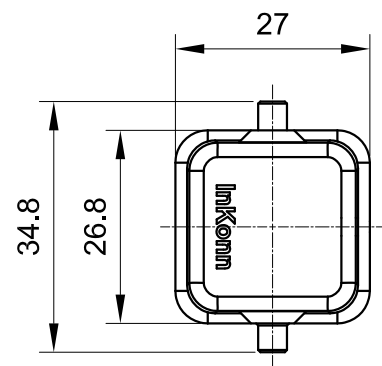

B

B

C

C

D

D

for housings with female insert

 InKonn (Suzhou) Electric Technology Co.,Ltd.	 All Dimensions in mm Original Size DIN A4	Date 2019-11-1	Drawing No. TC9153679	Rev. A00	Scale 1:1
	Type Name HPA3-PC/F-DB	Part No. 10 07 003 0801	Created by Shuxu Huang	Checked by Yiyi Luo	Page 1/1